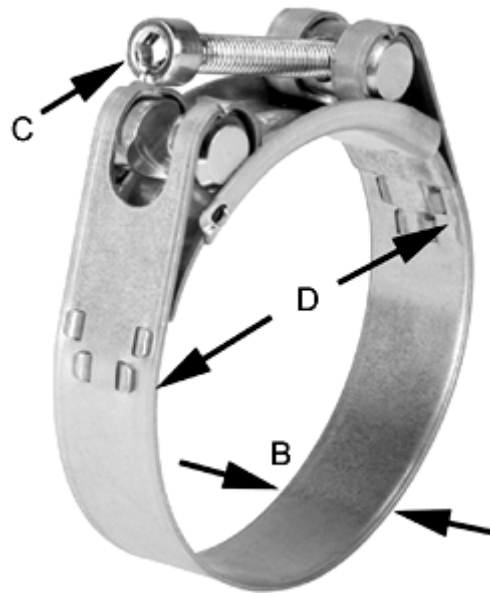

Article number: 025927182039

Description: Heavy Duty Clamp GBS M 39/18 W2 ISK QRC

Measures

C (screw type) = ISK
Diameter D = 37-40
Width B = 18